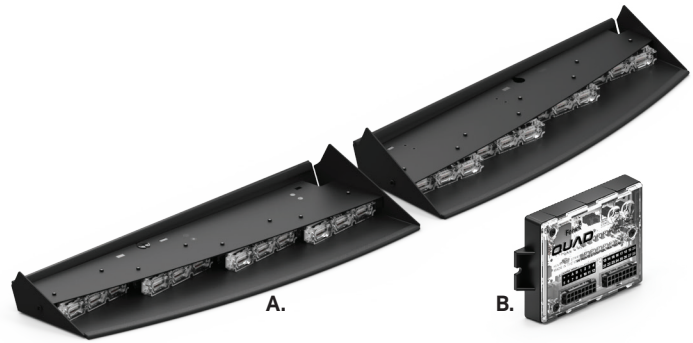

QUAD FRONT LIGHTBAR

A. Quad Front Interior
B. Quad Converter

PART NUMBER	DIMENSIONS	VOLTAGE	CURRENT DRAW	LED COLORS
A. Q-****	1" x 2.25" x 37.5"	10-18 V DC	6 Amps	R B A W
B. Q-0020	1" x 2.6" x 4.1"	10-18 V DC	1 Amp	

CERTIFICATIONS:

DESCRIPTION:

The Feniex Quad is the world's first 4-color emergency warning lighting line and the brightest in the industry. User programmable in red, blue, amber and white, the Quad offers endless customization while remaining competitively-priced. At Feniex Industries, we've seen the future. The future is one option for every first responder and construction site and one sku for every fleet manager. The future of safety comes in four colors and covers every application. The future is Quad.

- 15 programmable color settings: *single, dual, tri & quad*
- 4 programmable cut-off modes: *front, rear, driver and passenger*
- 15 programmable flash patterns
- 4 programmable cruise mode
- 3 programmable DOT functions: *stop, tail & turn*
- 3 programmable brightness levels: *10%, 50% & 100%*
- 4 programmable priority flashing modes
- Programmable California-red mode: 20 positions
- Built-in user programmable cut-off and flood modes
- Front lightbar supports 50+ vehicle makes & models
- 192x led count
- 60° optical light spread
- 10' cable length
- Requires a Quad Converter. Not included with purchase
- Field servicable & plug-in-play connectivity

Quad Converter Wires

Military-grade Aluminum

Anti-yellowing & anti-cracking clear-coated polycarbonate Lens